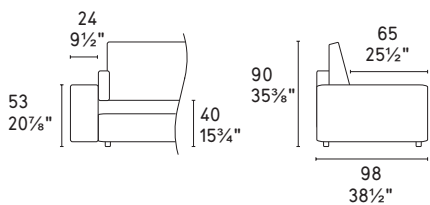

Lounge

design Stefano Cavazzana

Ask us about all of the available customization options.

Optional High Backrest

CS/3374

calligaris 

MODULES